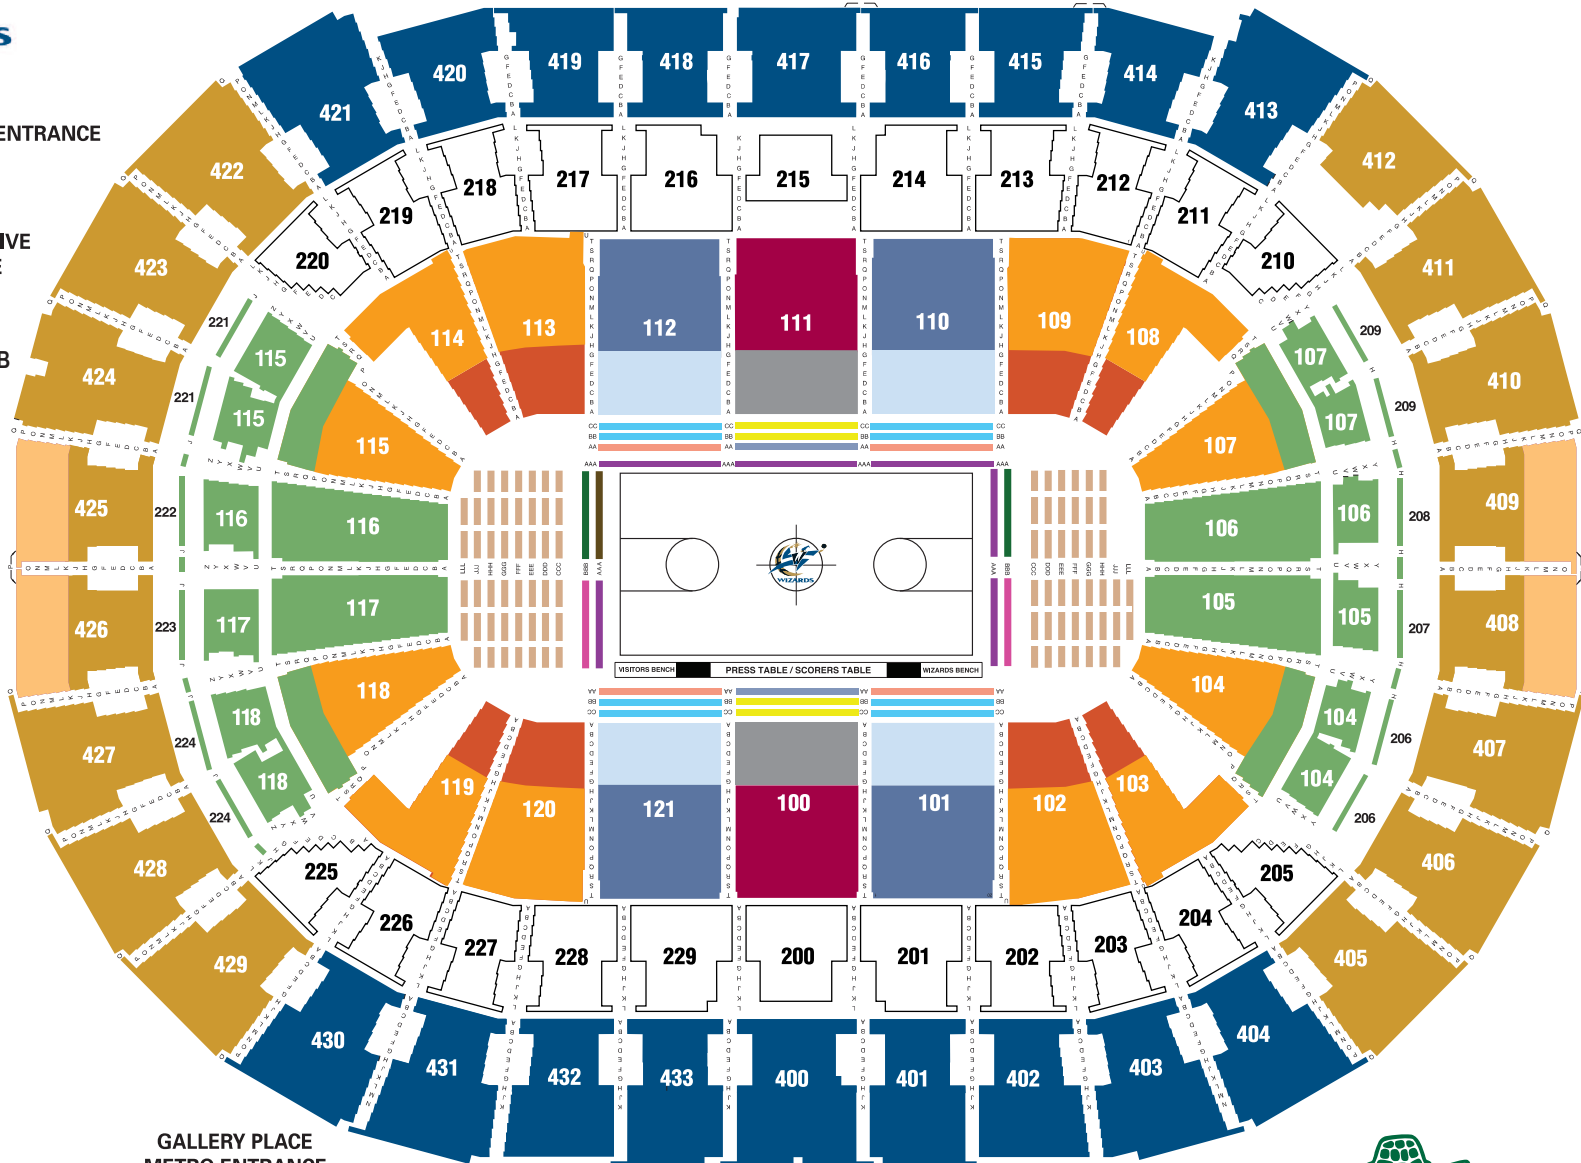

Washington Wizards Seating Map

7TH & G STREET ENTRANCE

ADMINISTRATIVE ENTRANCE

PLANHOLDER HUB

COACHES CLUB (PRIVATE LOUNGE)

6TH STREET

GALLERY PLACE METRO ENTRANCE

TEAM STORE

ABE POLLIN WAY
F STREET ENTRANCE

DEWAR'S® 12 CLUBHOUSE

MAIN BOX OFFICE/WILL CALL

10/11 Plan Prices

Color Key	Full Plan
Grey	\$182
Light Blue	\$137
Red	\$125
Dark Blue	\$94
Orange	\$94
Yellow	\$50
Green	\$31
Circle with 'X'	For Club Seating, call 202.661.5080
Blue circle with 'W'	PENTHAUS \$16
Yellow circle with 'W'	PENTHAUS \$16
Orange circle with 'W'	PENTHAUS N/A