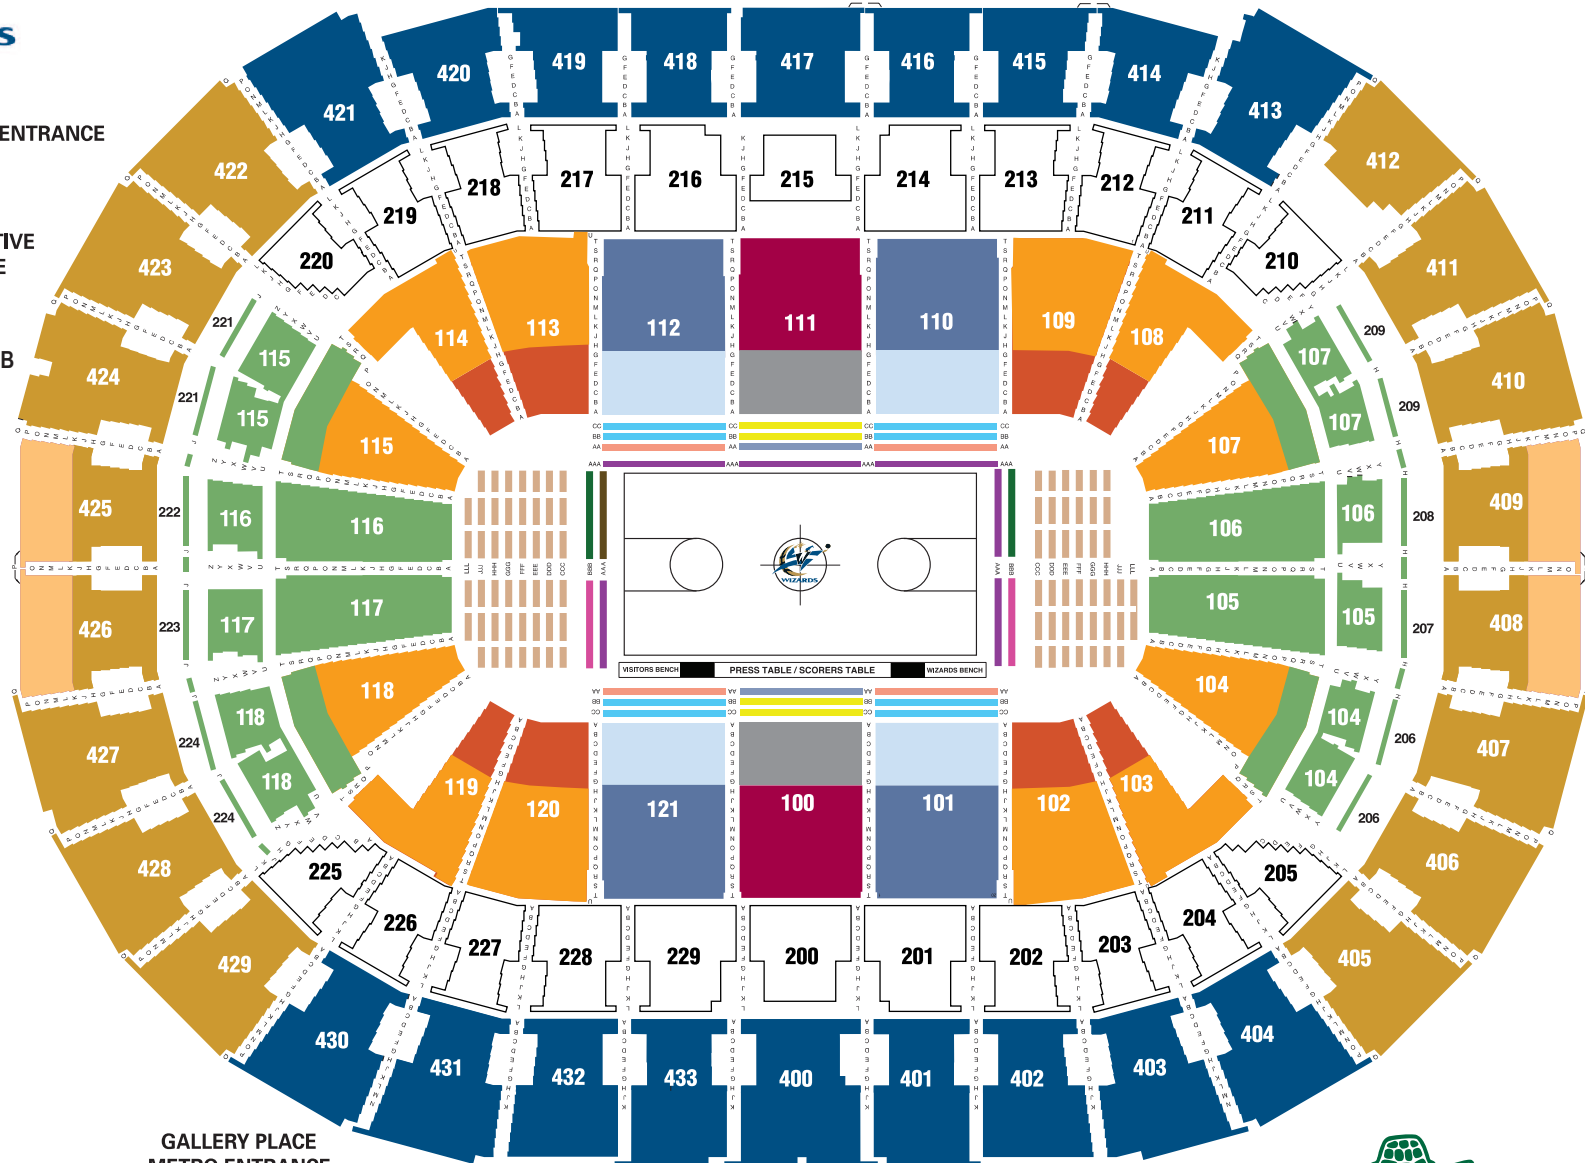

Washington Wizards Seating Map

7TH & G STREET ENTRANCE

ADMINISTRATIVE ENTRANCE

PLANHOLDER HUB

COACHES CLUB (PRIVATE LOUNGE)

6TH STREET

GALLERY PLACE METRO ENTRANCE

TEAM STORE

ABE POLLIN WAY
F STREET ENTRANCE

DEWAR'S® 12 CLUBHOUSE

MAIN BOX OFFICE/WILL CALL

10/11 Plan Prices

Color Key	Full Plan
Grey	\$182
Light Blue	\$137
Red	\$125
Dark Blue	\$94
Orange	\$94
Yellow	\$50
Green	\$31
Circle with 'X'	For Club Seating, call 202.661.5110
Blue with 'W'	PENTHAUS \$16
Yellow with 'W'	PENTHAUS \$16
Orange with 'W'	PENTHAUS N/A